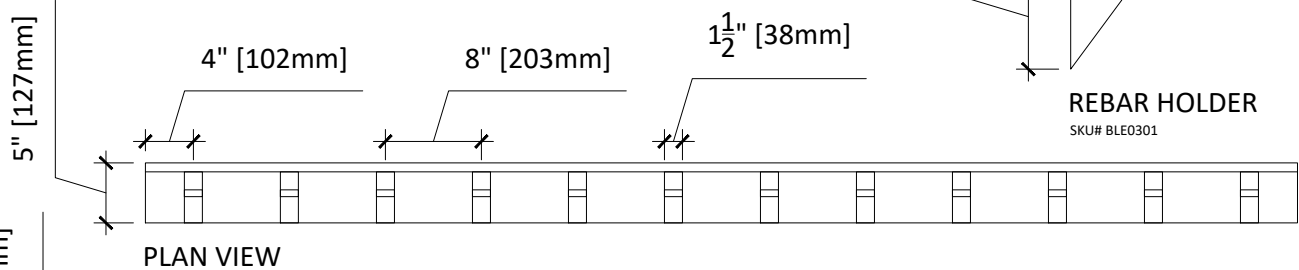

4 1/2" [114mm]

6" SIPLD #2 SCREW
SKU# ACC0237
WITH 2" DURADRIE
PLASTIC WASHERS
SKU# ACC0240

4" SIPLD #2 SCREW
SKU# ACC0236
WITH 2" DURADRIE
PLASTIC WASHERS
SKU# ACC0240

AMVIC™ ICF - R30 BRICK LEDGE EXTENSION