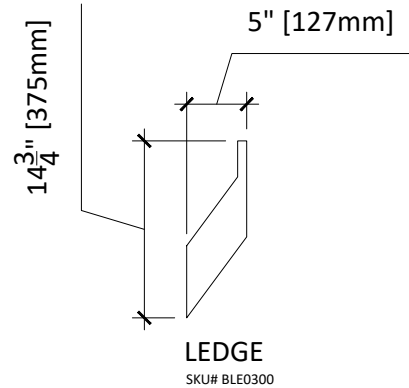

4 1/2" [114mm]

6" SIPLD #2 SCREW
SKU# ACC0237
WITH 2" DURADRIE
PLASTIC WASHERS
SKU# ACC0240

4" SIPLD #2 SCREW
SKU# ACC0236
WITH 2" DURADRIE
PLASTIC WASHERS
SKU# ACC0240

AMVIC™ ICF - R30 BRICK LEDGE EXTENSION