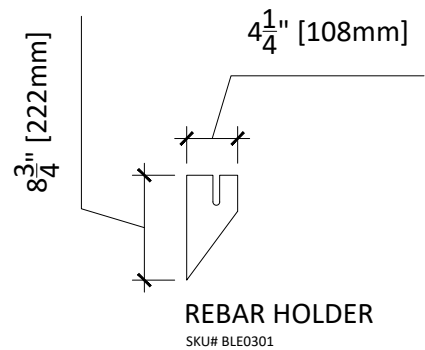

4 1/2" [114mm]

6" SIPLD #2 SCREW
SKU# ACC0237
WITH 2" DURADRIE
PLASTIC WASHERS
SKU# ACC0240

4" SIPLD #2 SCREW
SKU# ACC0236
WITH 2" DURADRIE
PLASTIC WASHERS
SKU# ACC0240

AMVIC™ ICF - R30 BRICK LEDGE EXTENSION