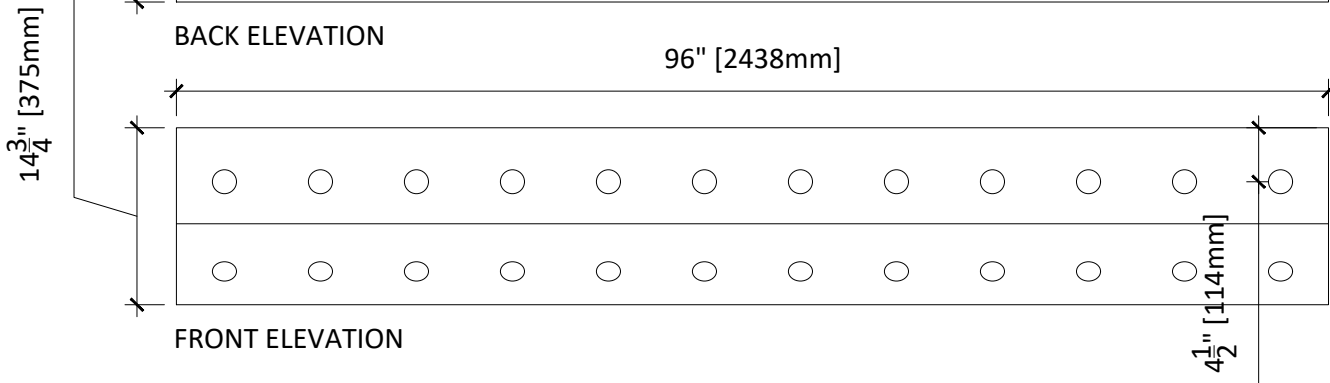

4 1/2" [114mm]

6" SIPLD #2 SCREW
SKU# ACC0237
WITH 2" DURADRIE
PLASTIC WASHERS
SKU# ACC0240

4" SIPLD #2 SCREW
SKU# ACC0236
WITH 2" DURADRIE
PLASTIC WASHERS
SKU# ACC0240

AMVIC™ ICF - R30 BRICK LEDGE EXTENSION